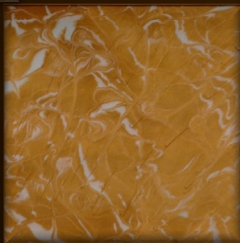

# Deco EFFECTS

Pearl

Silver

Gold

Bronze

*Supercoat's DecoEffects Metallic Effects Systems offers a unique array of metallic colors for blending in epoxy to create a wide range of effects from spatter, waves, scatters, marbling, rain drops, and granite among others.*

*The Metallic Effects are used with DecoEffects 100 clear epoxy.*

*Background colors for the metallic coat can be achieved with addition of liquid color packs into the DecoEffects*

*Metallic Effects with 550 Urethane Glaze for an exquisite finish.*